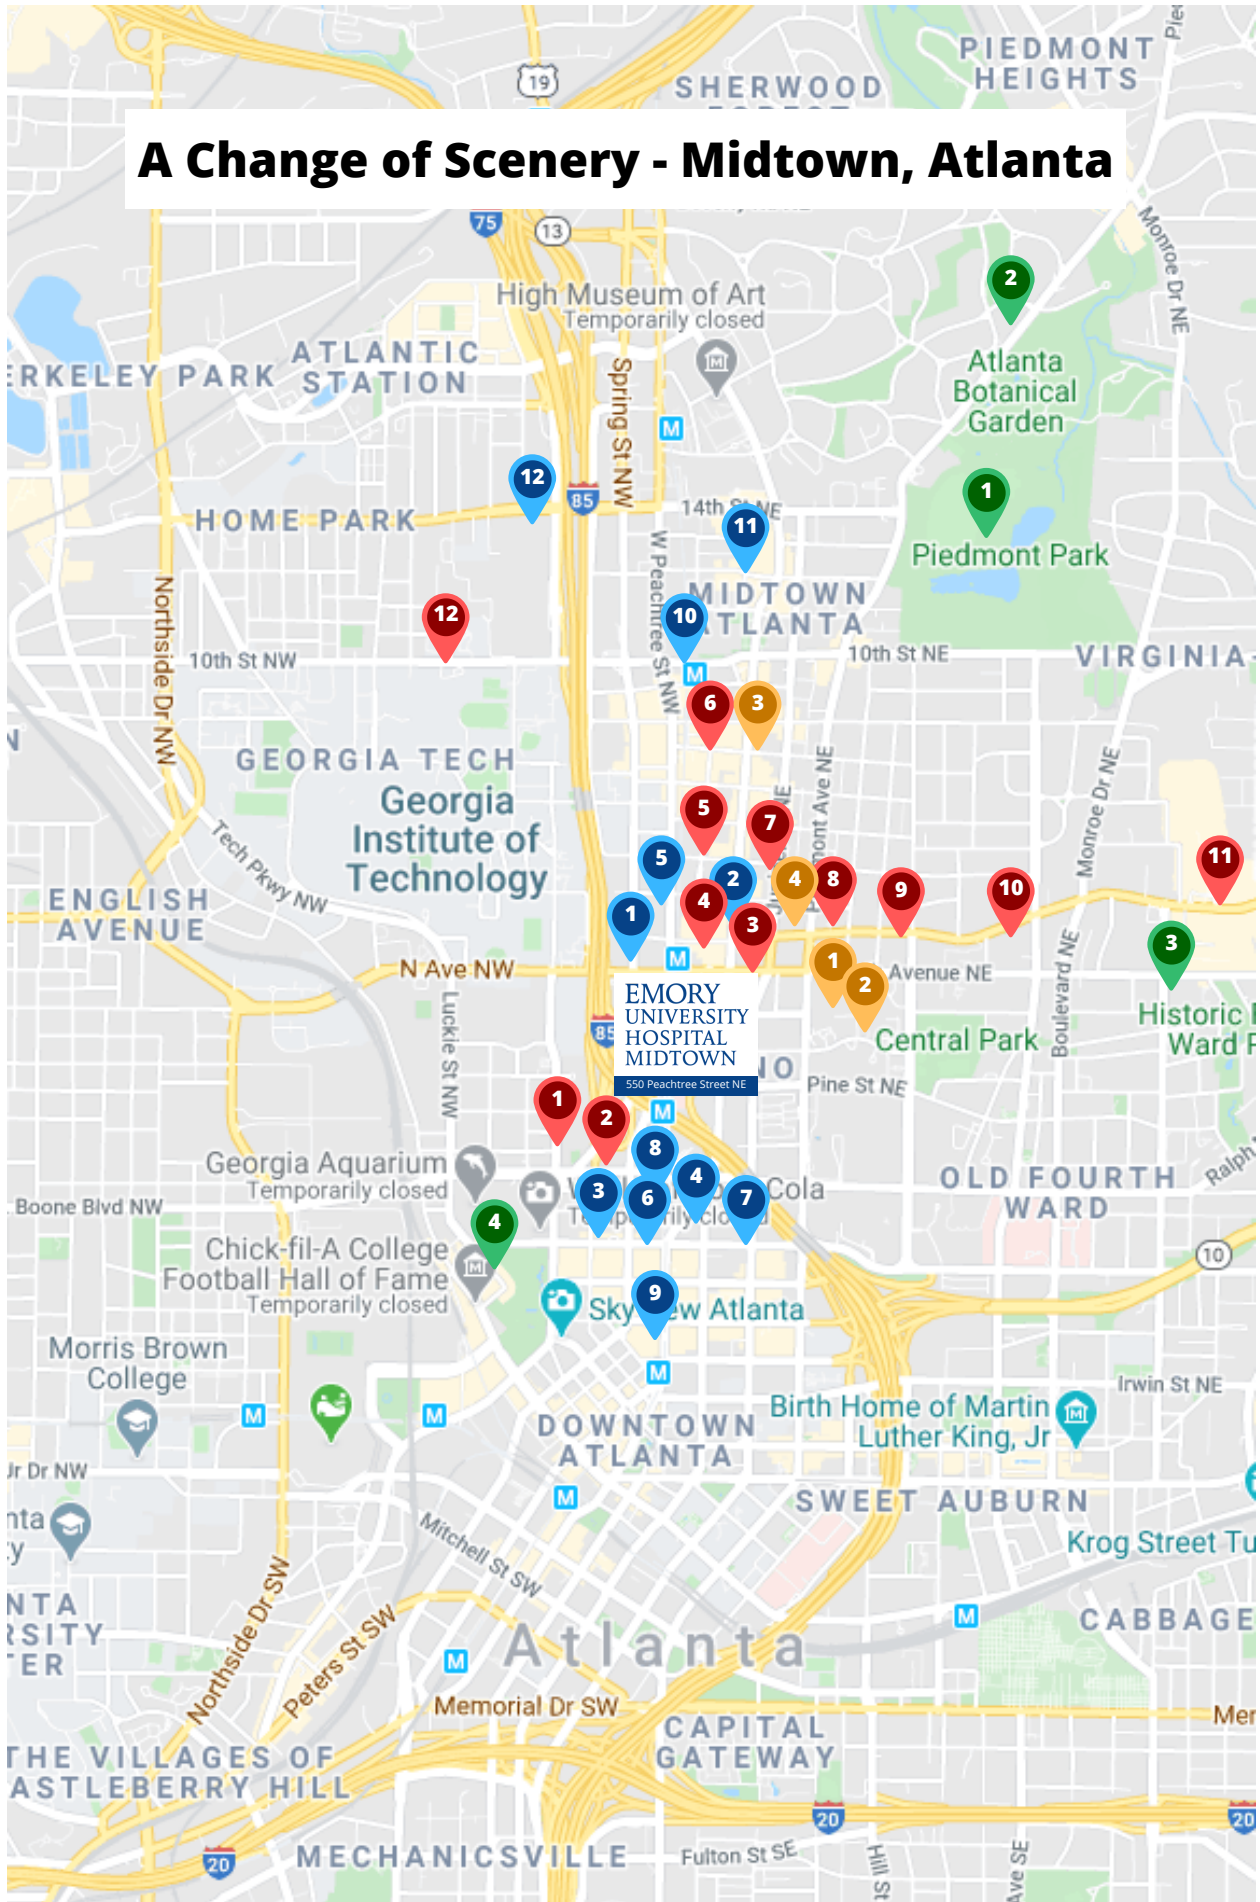

A Change of Scenery - Midtown, Atlanta

Hotels

1. **Crowne Plaza** (0.4 miles) – 404.877.9000
2. **The Georgian Terrace** (0.4 miles) – 404.897.1991
3. **The W Hotel Downtown** (0.3 miles) – 404.583.5800
4. **Marriott Marquis** (0.4 miles) – 404.521.0000
5. **Stay Bridge Suites** (0.3 miles) – 404.877.9495
6. **Westin Peachtree** (0.7 miles) – 404.659.1400
7. **Sheraton Atlanta** (1.1 miles) – 404.659.6500
8. **Hilton Atlanta** (0.9 miles) – 404.659.2000
9. **Hotel Indigo Downtown** (0.6 miles) – [404.523.7600](tel:4045237600)
10. **Hilton Garden Inn** (1.6 miles) - [\(404\) 524-4006](tel:4045244006)
11. **Loews Atlanta Hotel** (1.1 miles) - [\(404\) 745-5000](tel:4047455000)
12. **Courtyard by Marriott GA Tech** (1.6 miles) - [\(404\) 607-1112](tel:4046071112)

Convenience Stores and Groceries

1. **Walgreens** (0.4 miles) | 595 Piedmont Ave NE, Ste 100 | Open 24 Hours | 404.685.9665
2. **Publix** (0.4 miles) | 595 Piedmont Ave NE | 8:00 am - 8:00 pm | 404.881.1750
3. **CVS** (0.6 miles) | 842 Peachtree Street NE | 8:00 am - 9:00 pm | 404.892.8468
4. **Chevron Gas Station** (0.4 miles) | 180 Ponce de Leon Ave NE | 404.874.4231

A Change of Scenery - Midtown, Atlanta

Map Screenshot Updated 05/21/2020